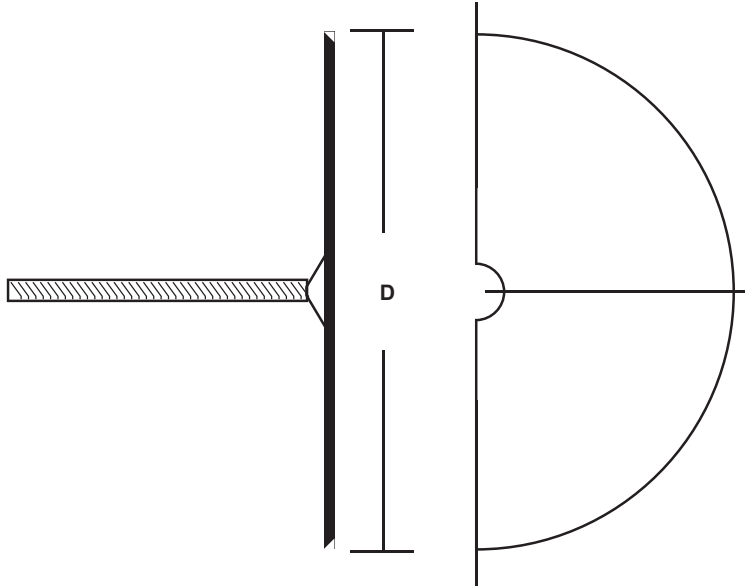

SLCO3250

ROUND ACCESS COVER

LOCATION: _____

Specification & Function

Specification: SUNLite SLCO3250 round stainless steel access cover with center screw.

Function: Round cover provides accessibility and finished appearance for cleanouts.

Diameter

SUFFIX	DESCRIPTION
-6	6" (153) SS Dia.
-8	8" (203) SS Dia.
-10	10" (254) SS Dia.

Product Designation	Dim. In Inches		Approx. Wt. Lbs.
	D	Nom. Pipe Size	
-6	6	2 -3 - 4	1
-8	6	5 - 6	1
-10	10	8	1

PROJECT: _____