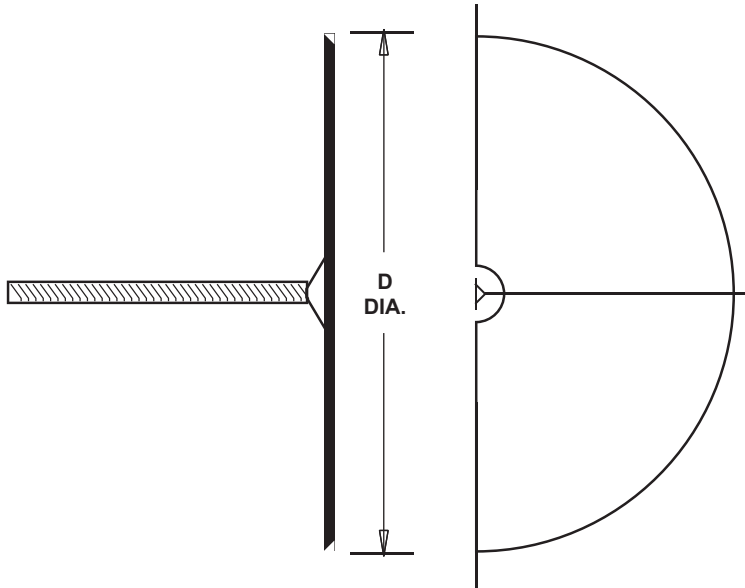

## ROUND ACCESS COVER

LOCATION: \_\_\_\_\_

### Specification & Function

**Specification:** SUN® CO3250 round stainless steel access cover with center screw.

**Function:** Round cover provides accessibility and finished appearance for cleanouts.

### Diameter

SUFFIX	DESCRIPTION
<input type="checkbox"/> -6	6" (153) SS Dia.
<input type="checkbox"/> -8	8" (203) SS Dia.
<input type="checkbox"/> -10	10" (254) SS Dia.

Product Designation	Dim. In Inches		Approx. Wt. Lbs.
	D	Nom. Pipe Size	
-6	6	2 -3 - 4	1
-8	6	5 - 6	1
-10	10	8	1

PROJECT: \_\_\_\_\_

CONTRACTOR: \_\_\_\_\_