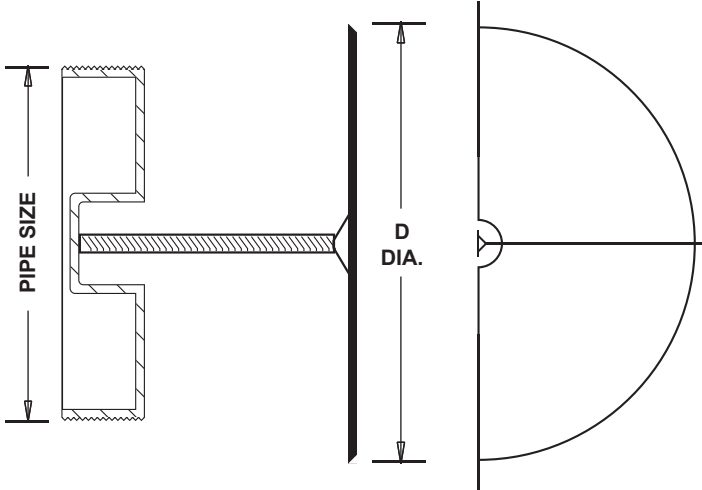

CO3250-PLG

ROUND ACCESS COVER AND PLUG

LOCATION:

Specification & Function

Specification: SUN® CO3250-PLG plug with round stainless steel access cover and center screw.

Function: Used in a female threaded pipe opening where a cleanout is required. Round cover provides finished appearance.

Diameter

SUFFIX	DESCRIPTION
<input type="checkbox"/> -6	6" (153) SS Dia.
<input type="checkbox"/> -8	8" (203) SS Dia.
<input type="checkbox"/> -10	10" (254) SS Dia.

Options

SUFFIX	OPTIONAL VARIATIONS
<input type="checkbox"/> -PLG1-1/2	Bronze NPT Plug, 1 1/2"
<input type="checkbox"/> -PLG2	Bronze NPT Plug, 2"
<input type="checkbox"/> -PLG2-1/2	Bronze NPT Plug, 2 1/2"
<input type="checkbox"/> -PLG3	Bronze NPT Plug, 3"
<input type="checkbox"/> -PLG3-1/2	Bronze NPT Plug, 3 1/2"
<input type="checkbox"/> -PLG4	Bronze NPT Plug, 4"
<input type="checkbox"/> -PLG5	Bronze NPT Plug, 5"
<input type="checkbox"/> -PLG6	Bronze NPT Plug, 6"

Product Designation	Dim. In Inches		Approx. Wt. Lbs.
	Pipe Size	D	
-PLG1.5	1 1/2	6	1
-PLG2	2	6	1.25
-PLG2.5	2 1/2	6	1.25
-PLG3	3	6	1.50
-PLG3.5	3 1/2	6	1.50
-PLG4	4	8	2
-PLG5	5	8	2
-PLG6	6	10	3
-PLG8	8	10	6