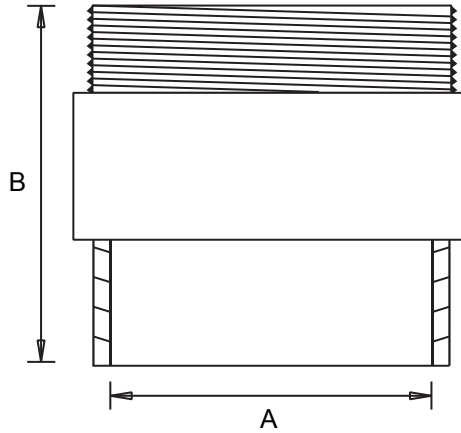

# S7000

**NO HUB ADAPTER  
THREAD x NO HUB**

**LOCATION:**

---

## Specification & Function

**Specification:** SUN® S7000 No Hub Adapter, coated cast iron with male thread x hub connections.

## Pipe Size

SUFFIX	DESCRIPTION
-2	2" (51) Pipe Size
-3	3" (76) Pipe Size
-4	4" (102) Pipe Size